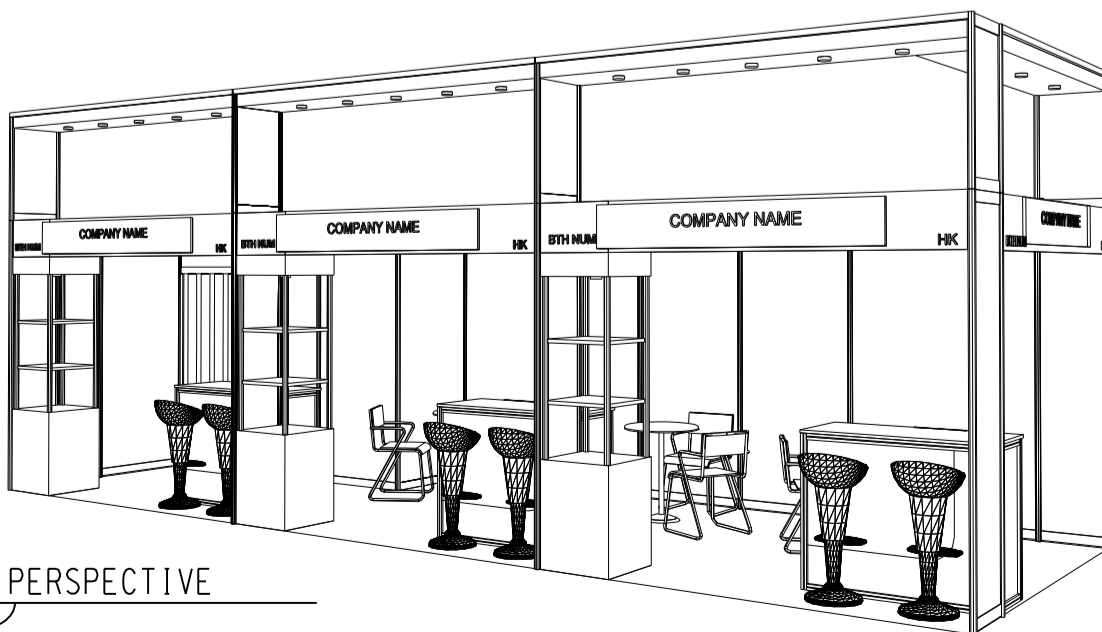

Hong Kong International Wine and Spirits Fair

香港國際美酒展

9M x 3M x 3.5M(H) Standard Right Corner Booth (Option A)

9米乘3米乘3.5米(高)右邊角位攤位

PLAN

ELEVATION

PERSPECTIVE

BOOTH SPECIFICATIONS		QTY.
	DISPLAY SHOWCASE	3
	BAR COUNTER	3
	1000W x 300D WOODEN DISPLAY SHELF	6
	LONGARMED SPOTLIGHT (300MM) 23WATT ENERGY SAVING LAMP (YELLOW LIGHT)	9
	ROUND MEETING TABLE	3
	BAR STOOL	9
	BLACK LEATHER CHAIR	9
	50W DOWNLIGHT	18
	RUBBISH BIN & CARPET (27sqm.)	