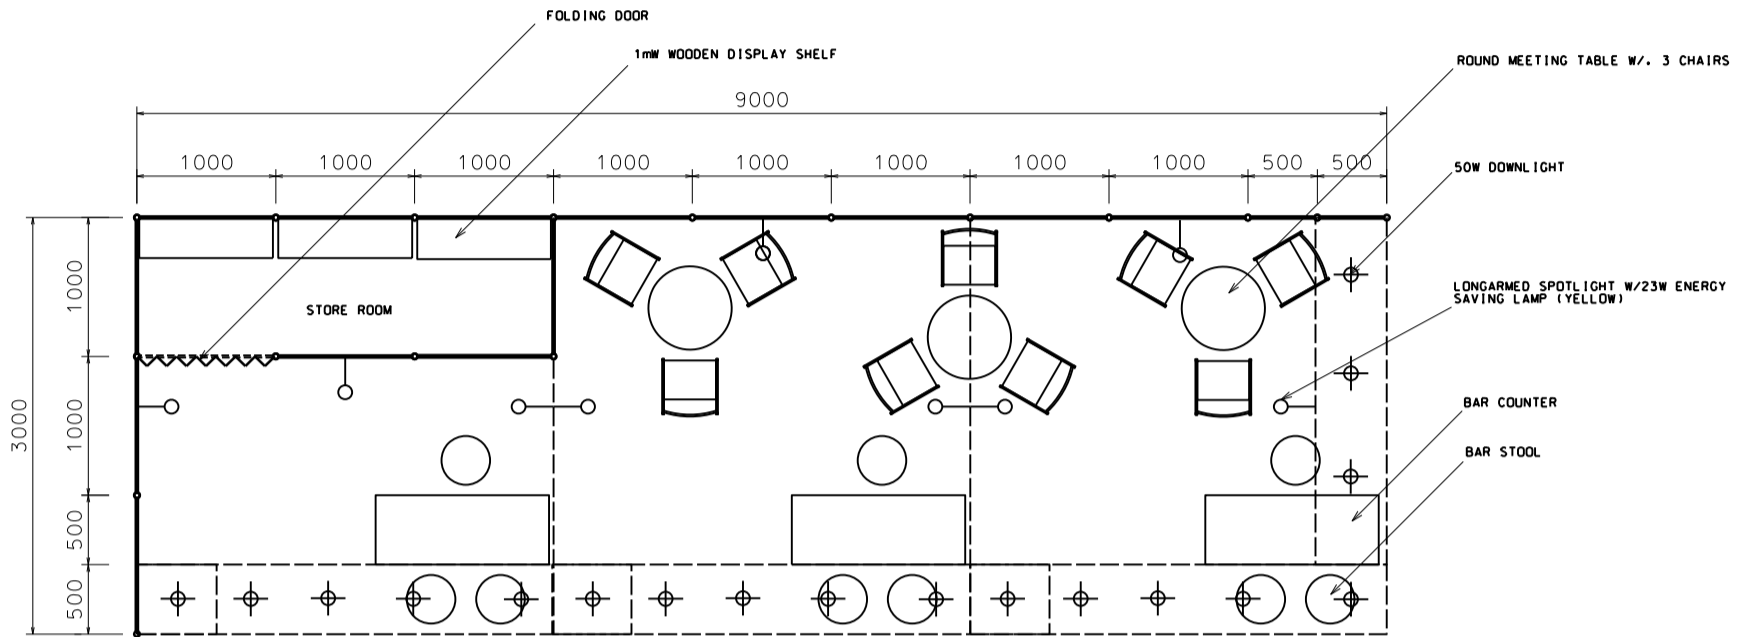

Hong Kong International Wine and Spirits Fair

香港國際美酒展

9M x 3M x 3.5M(H) Standard Right Corner Booth (Option A)

9米乘3米乘3.5米(高)右邊角位攤位

PLAN

ELEVATION

PERSPECTIVE

BOOTH SPECIFICATIONS		QTY.
	DISPLAY SHOWCASE	3
	BAR COUNTER	3
	1000W x 300D WOODEN DISPLAY SHELF	6
	LONGARMED SPOTLIGHT (300MM) 23WATT ENERGY SAVING LAMP (YELLOW LIGHT)	9
	ROUND MEETING TABLE	3
	BAR STOOL	9
	BLACK LEATHER CHAIR	9
	50W DOWNLIGHT	18
	RUBBISH BIN & CARPET (27sqm.)	