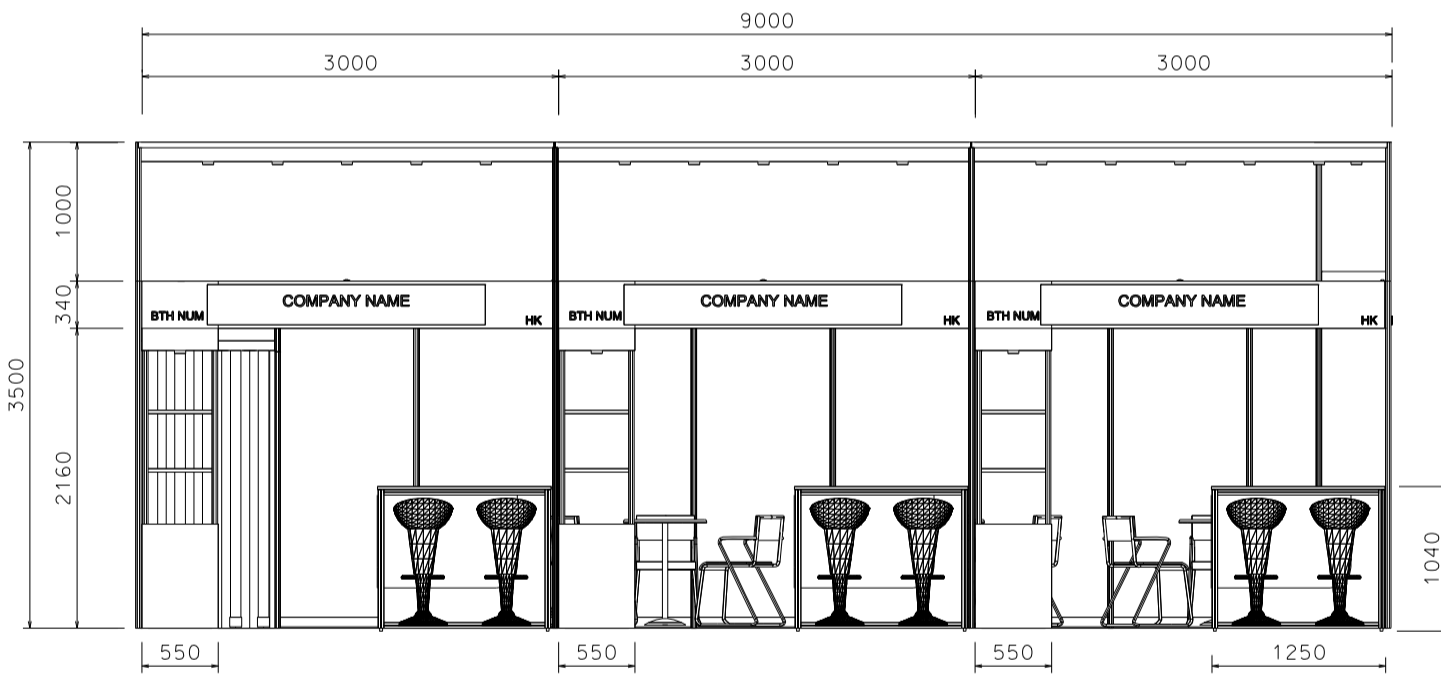

Hong Kong International Wine and Spirits Fair

香港國際美酒展

9M x 3M x 3.5M(H) Standard Right Corner Booth (Option A)

9米乘3米乘3.5米(高)右邊角位攤位

PLAN

ELEVATION

PERSPECTIVE

BOOTH SPECIFICATIONS		QTY.
	DISPLAY SHOWCASE	3
	BAR COUNTER	3
	1000W x 300D WOODEN DISPLAY SHELF	6
	LONGARMED SPOTLIGHT (300MM) 23WATT ENERGY SAVING LAMP (YELLOW LIGHT)	9
	ROUND MEETING TABLE	3
	BAR STOOL	9
	BLACK LEATHER CHAIR	9
	50W DOWNLIGHT	18
	RUBBISH BIN & CARPET (27sqm.)	